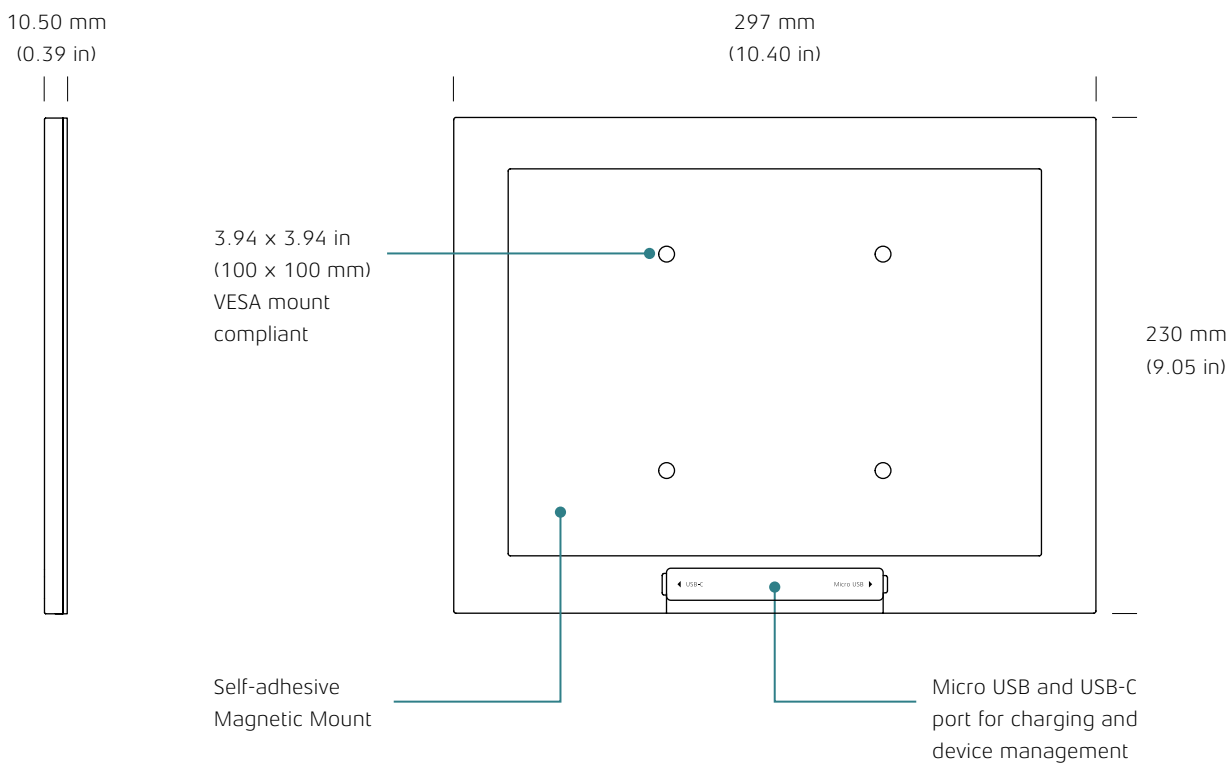

### Dimensions & weight

- 9.05 × 11.40 × 0.39 in (230 × 297 × 10.05 mm)
- Device with back magnet: 33.5 oz (950 g)

### Mounting

- Attachable to any surface with a self-adhesive Magnetic Mount that requires no tools (one included with each device, Additional Magnetic Mount 1-Packs available for purchase)
- 3.94 × 3.94 in (100 × 100 mm) VESA mount compliant

### In the box

- 13.3-inch wireless JOAN device
- 1 × Magnetic Mount for easy installation
- 1 × Micro-USB cable for configuration and charging
- Quick Start Guide