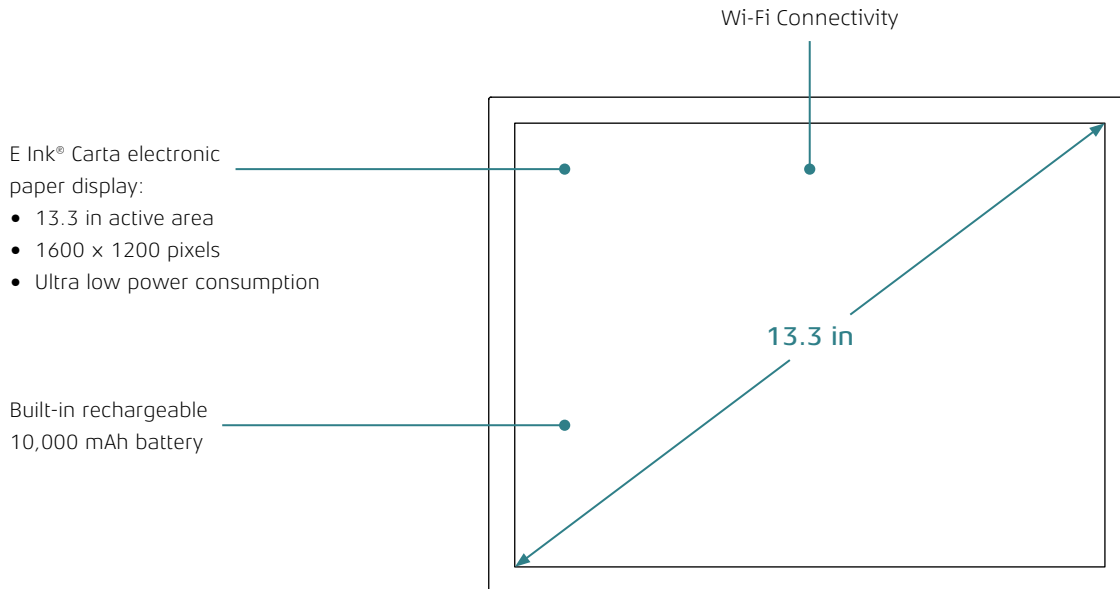

Powering a new era of innovation.

VISIONECT

getjoan.com
info@getjoan.com

Visionect, the maker of the award-winning JOAN room scheduling solutions and the force behind the breakthrough Place & Play signage concept, is the world leader in deploying electronic paper in environments impossible before. Visionect technology is unparalleled in versatility, ultra-low power consumption, ease of installation and simplicity of use, and continues to set new standards powered by a decade of market-leading expertise.

For more information about JOAN visit our Knowledge Base at support.getjoan.com or contact us at support@getjoan.com for unlimited free support.

Technology partners