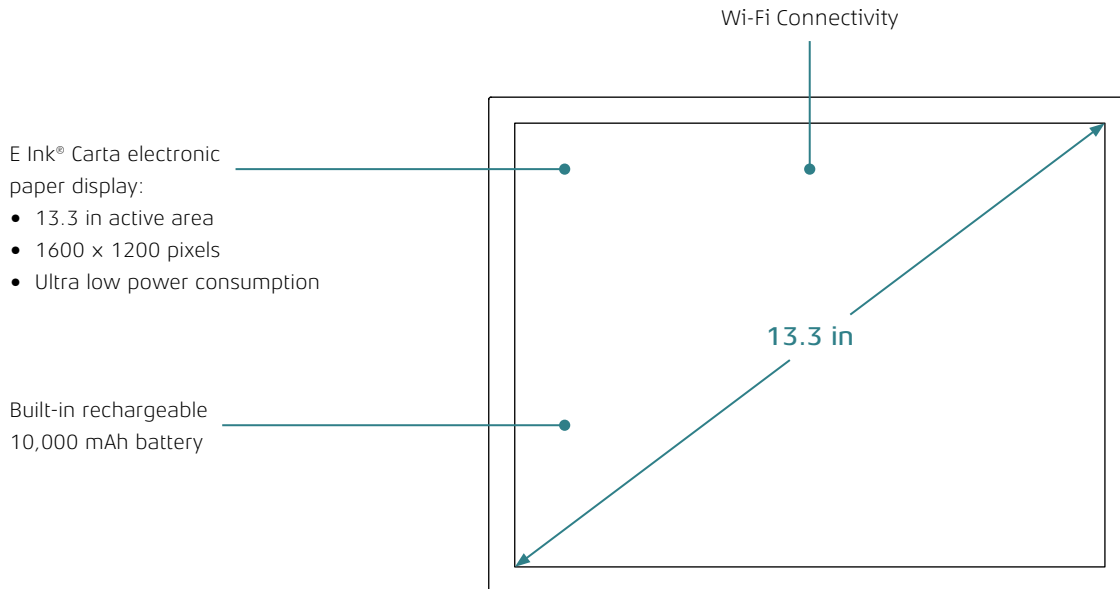

In the box

- 13.3-inch wireless JOAN device
- 1 × Magnetic Mount for easy installation
- 1 × Micro-USB cable for configuration and charging
- Quick Start Guide

Powering a new era of innovation.

VISIONECT