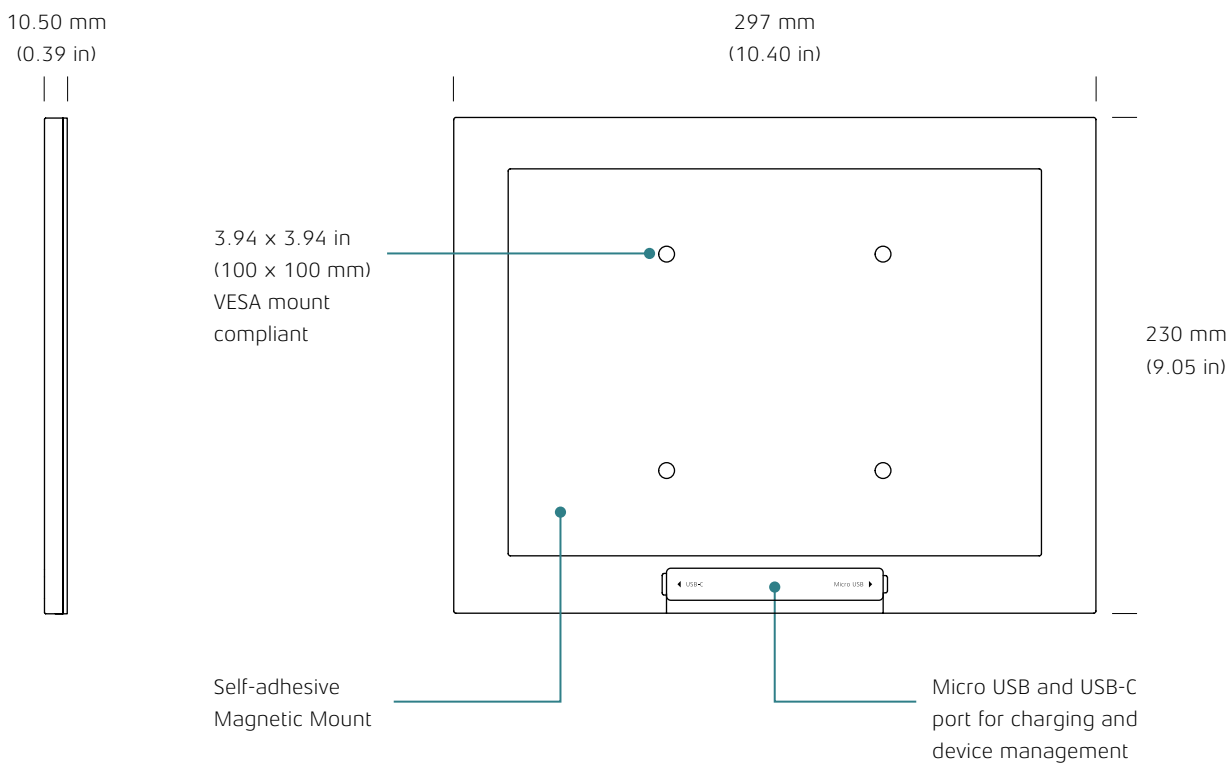

Dimensions & weight

- 9.05 × 11.40 × 0.39 in (230 × 297 × 10.05 mm)
- Device with back magnet: 33.5 oz (950 g)

Mounting

- Attachable to any surface with a self-adhesive Magnetic Mount that requires no tools (one included with each device, Additional Magnetic Mount 1-Packs available for purchase)
- 3.94 × 3.94 in (100 × 100 mm) VESA mount compliant

In the box

- 13.3-inch wireless JOAN device
- 1 × Magnetic Mount for easy installation
- 1 × Micro-USB cable for configuration and charging
- Quick Start Guide

Powering a new era of innovation.

VISIONECT